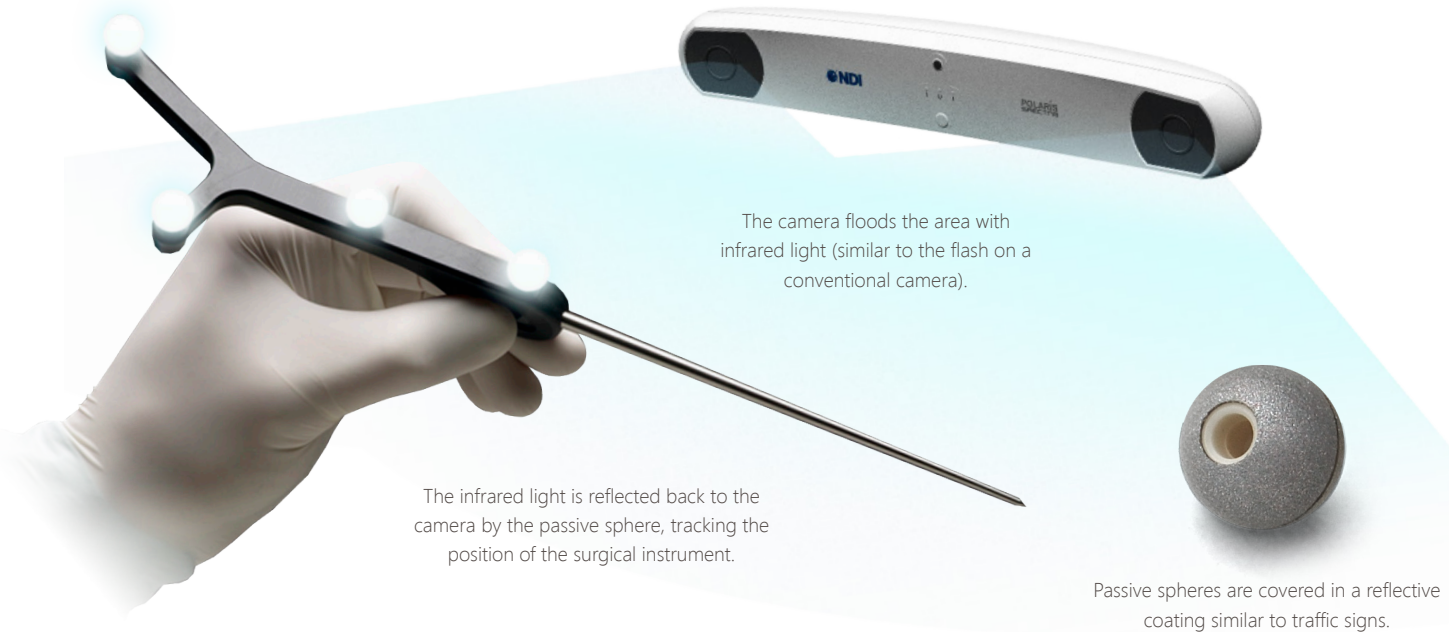

Snap-fit Spheres

The Sphere Specifically Designed to Work
with Your Navigation System

The industry's original—and world's leading—passive sphere, the NDI Passive Sphere is a sterile, single-use reflective sphere for use in Image-Guided Surgery (IGS) where it provides **pinpoint accuracy**.

The NDI Passive Sphere mounts securely to standard snap-on posts with an audible click for consistent placement. Reliable, accurate, and secure, the NDI Passive Sphere is the reflective passive sphere of choice for **optimal tracking performance**.

Secure

Mounts to standard snap-on posts with an audible click to ensure secure attachment.

Consistent Shape

Consistent Surface

Consistent Placement

The camera floods the area with infrared light (similar to the flash on a conventional camera).

The infrared light is reflected back to the camera by the passive sphere, tracking the position of the surgical instrument.

Passive spheres are covered in a reflective coating similar to traffic signs.