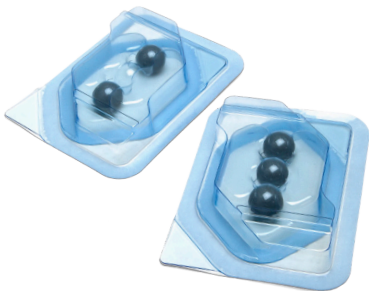

Package Options

Part Number	Spheres Per Tray	Trays Per Box	Total
41773	3	30	90
41813	2	30	60

Head Office

Waterloo, ON Canada

+1 (877) 634-6340

info@ndigital.com

www.ndigital.com

Shelburne, VT USA

+1 (802) 985-1114

info@ndigital.com

www.ndigital.com

Radolfzell, Germany

+49 7732 8234 0

info@ndieurope.com

www.ndieurope.com

Hong Kong, China

+ (852) 2802-2205

apinfo@ndigital.com

www.ndigital.cn